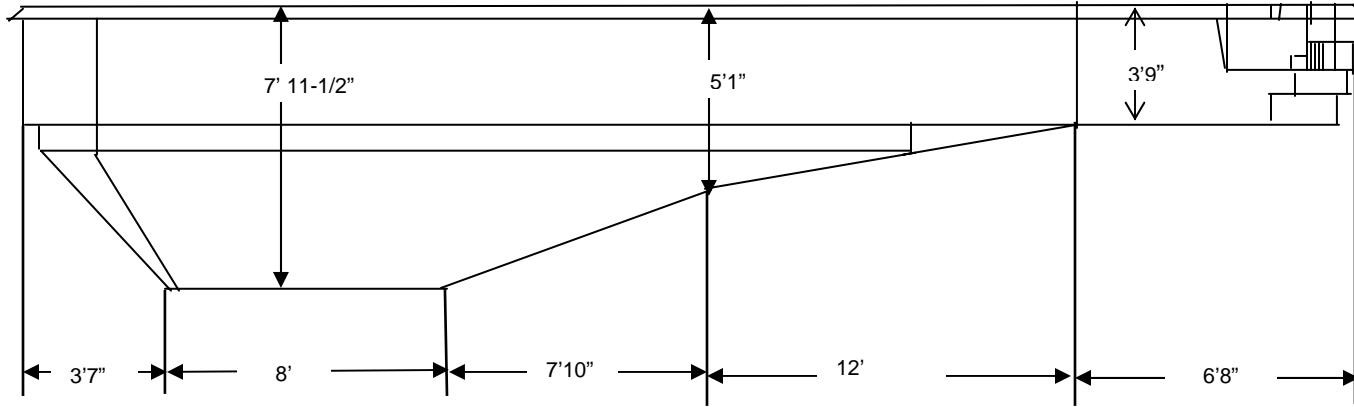

# OLYMPIAN POOL AND DIG SPECIFICATIONS

Bottom Length = 33' 3"  
Bottom Width = 13' 1"